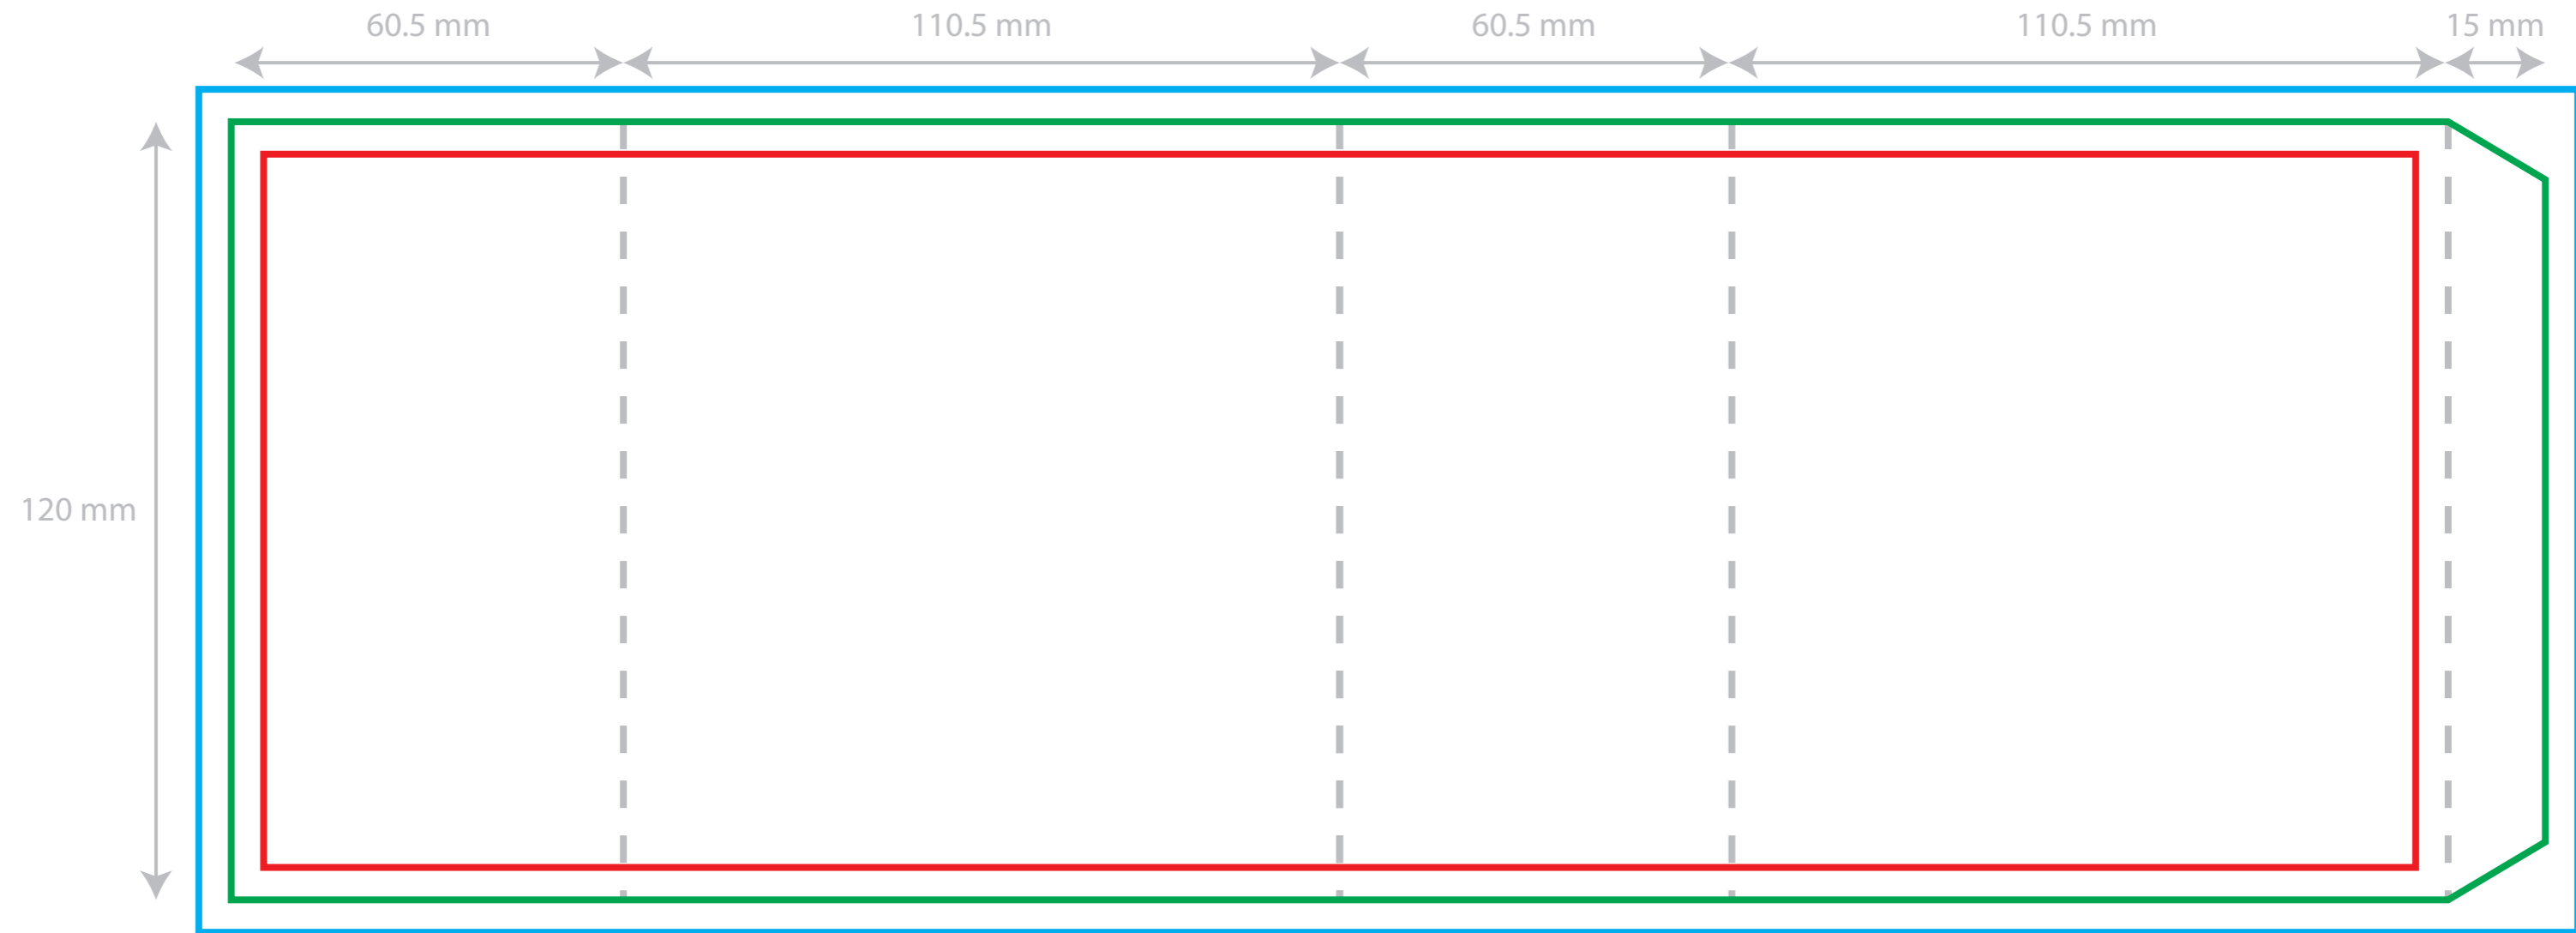

- Max. size for text and logo's
- Size of the sleeve
- Size of the sleeve including bleed
- Folding lines

Model: Sleeve Sony WF-XB700
Size: Total 357mm X 120mm

Front

Back