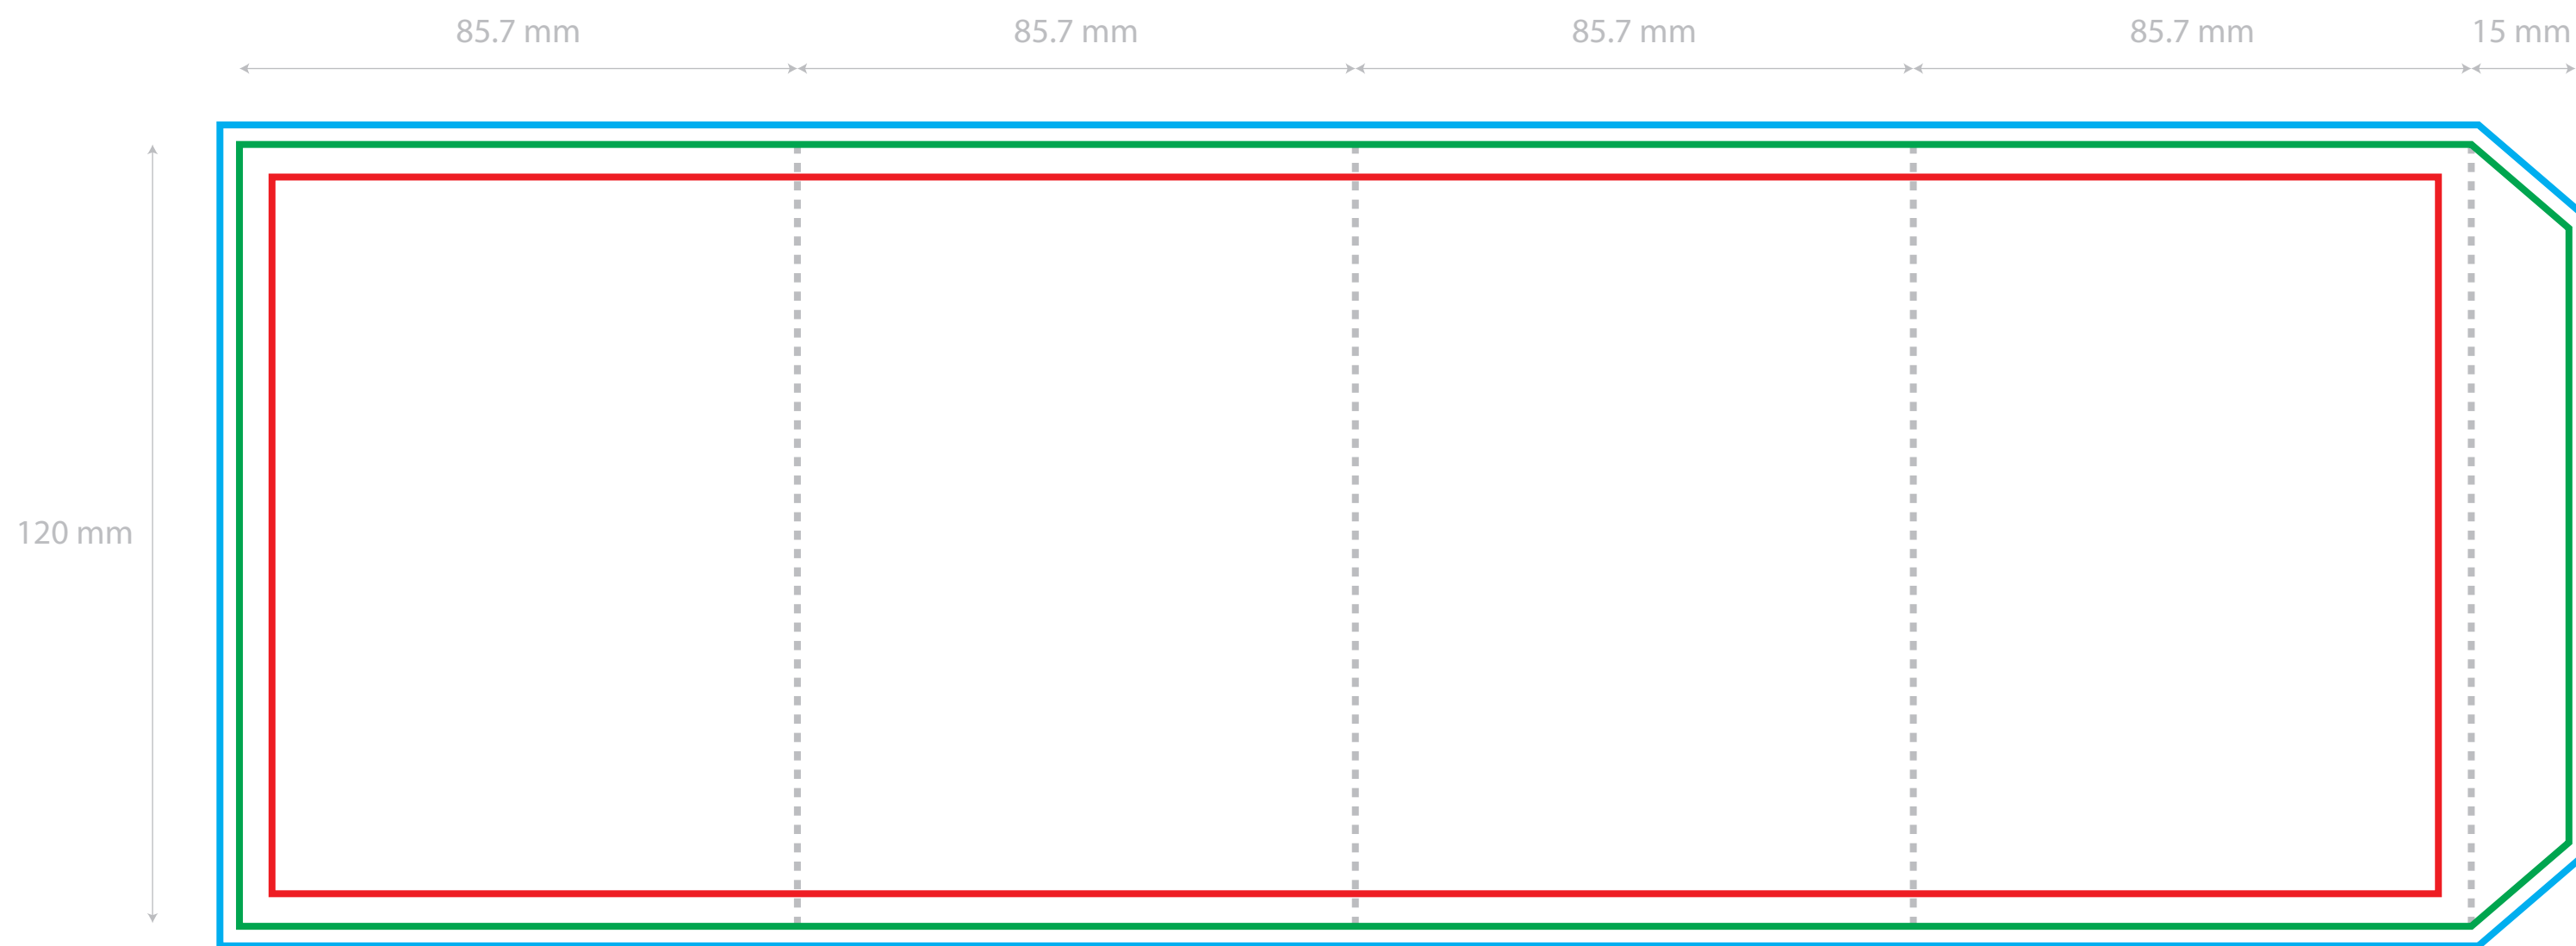

- Max. size for text and logo's
- Size of the sleeve
- Size of the sleeve including bleed
- ⋯⋯⋯ Folding lines

Model: Sleeve Sony SRS-XB100

Digital Model: V: 1.0

Size: Total 357.8mm X 120mm

Front

Back