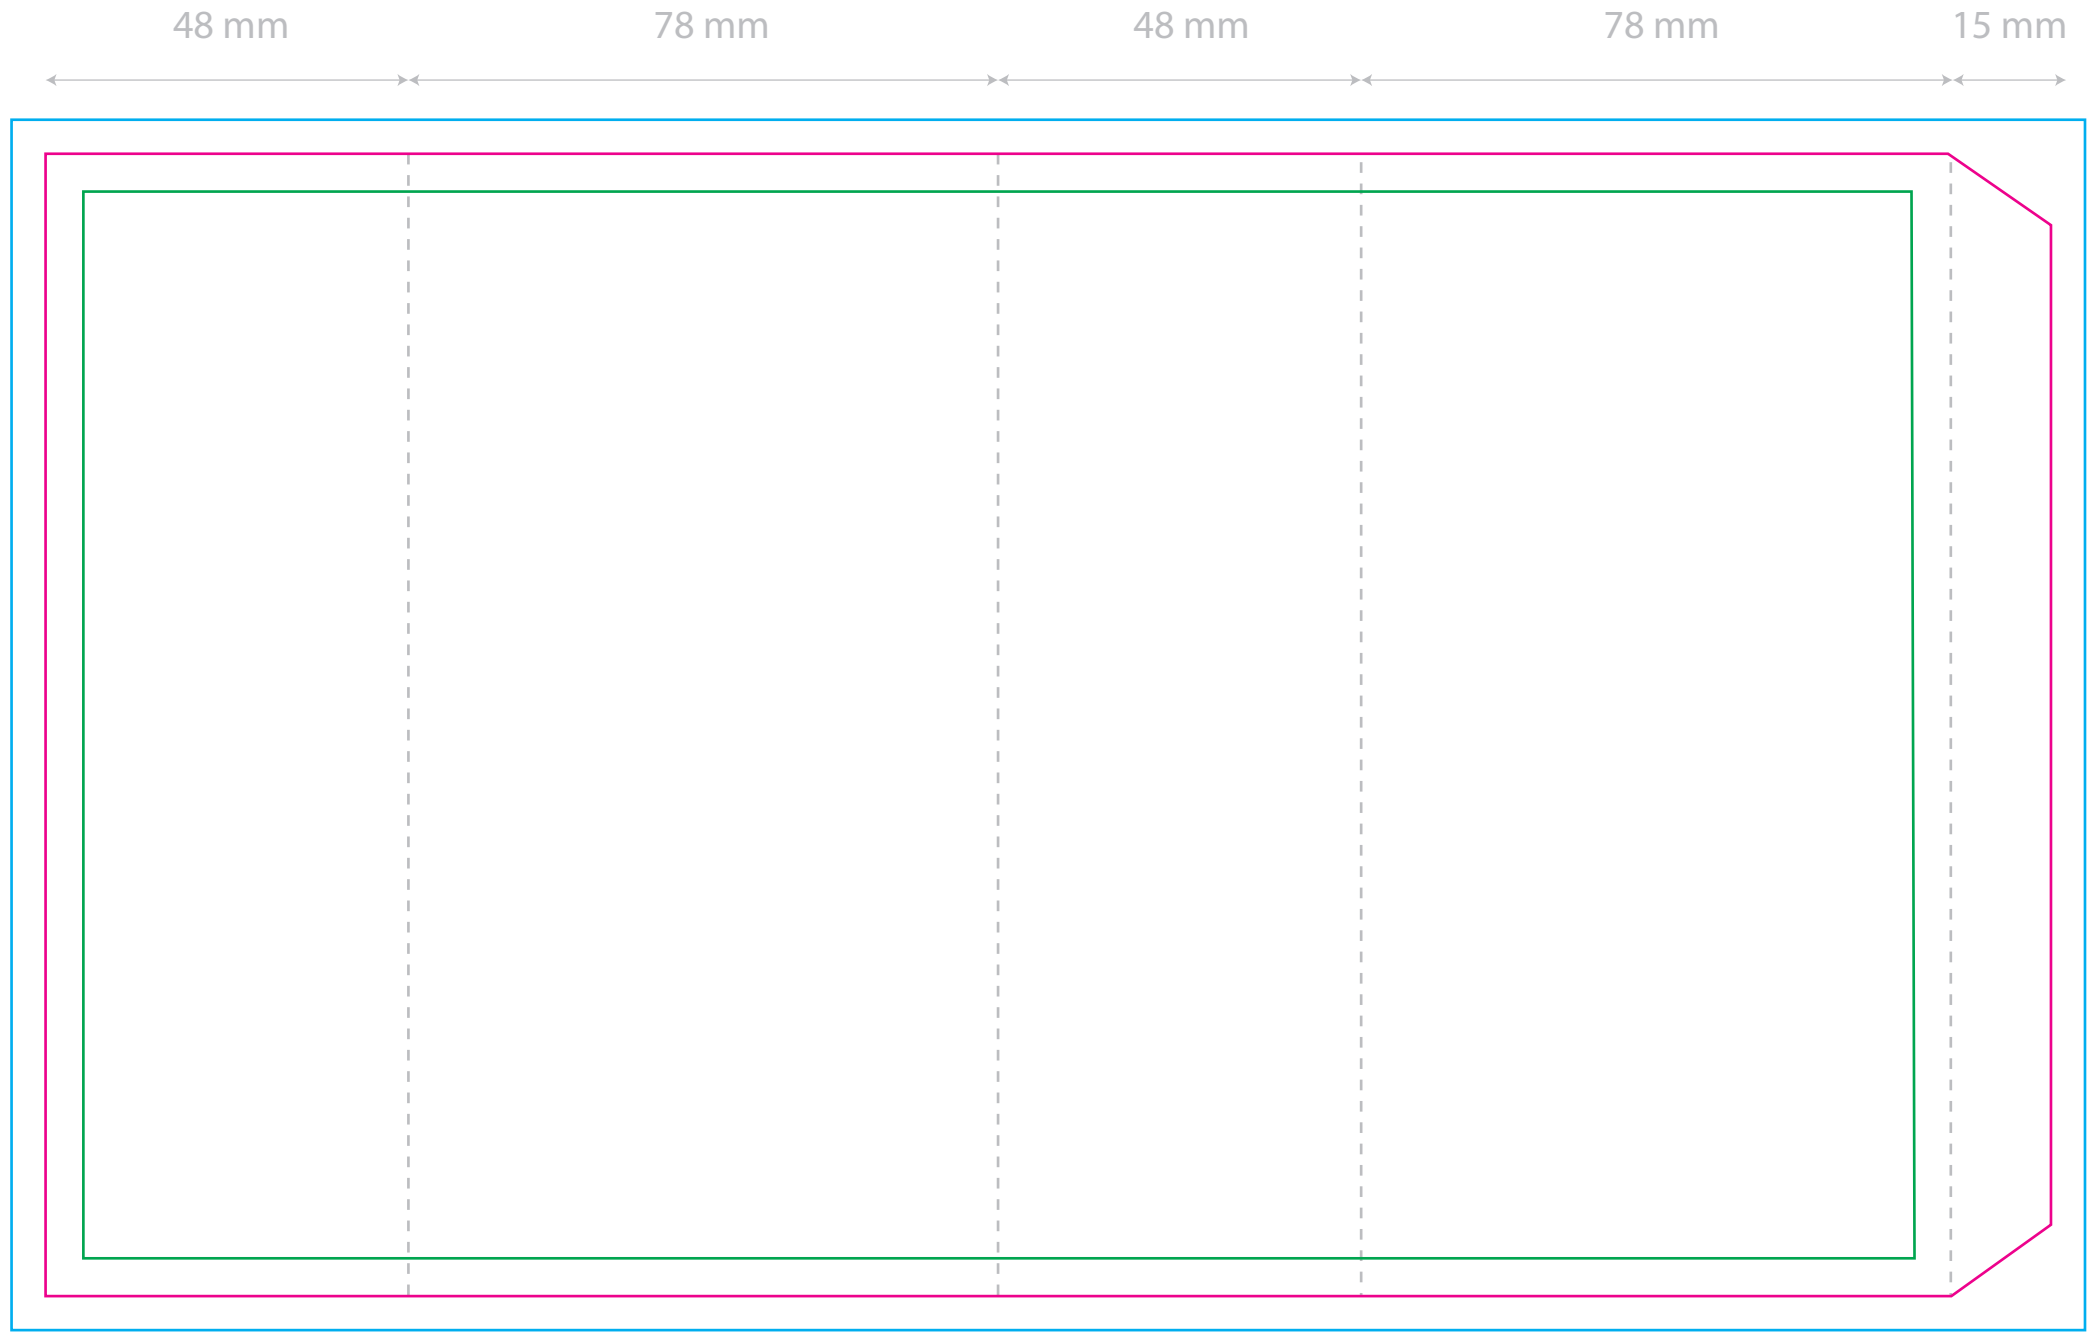

- Bleed Line
- Maximum size artwork/text
- Cutting Line
- - - Fold Line

Model: Sleeve Powerit-now
10.000 Mah

Size: Total 267mm X 151mm

151mm

Front

Back