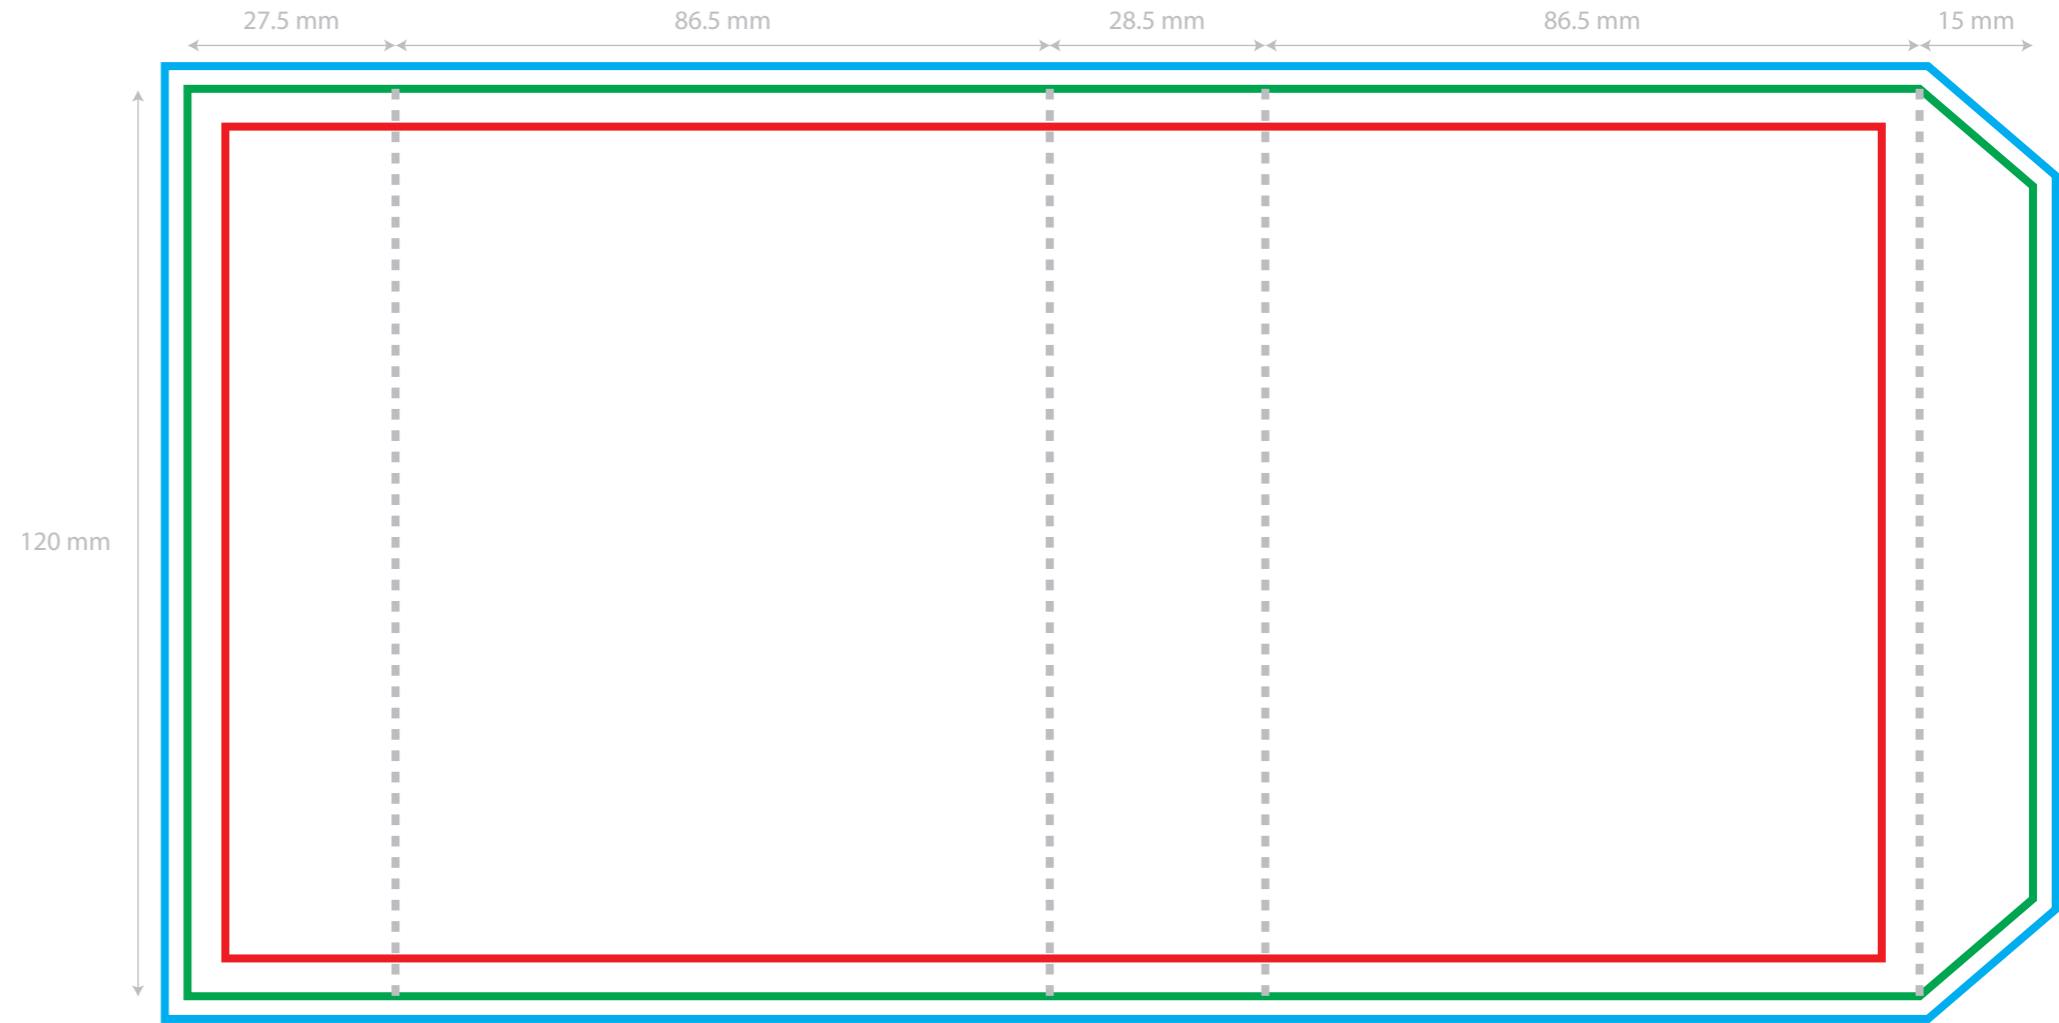

- Max. size for text and logo's
- Size of the sleeve
- Size of the sleeve including bleed
- - - - Folding lines

Model: Sleeve JBL Wave Beam

Digital Model: V: 1.0

Size: Total 244 mm X 120 mm

Front

Back