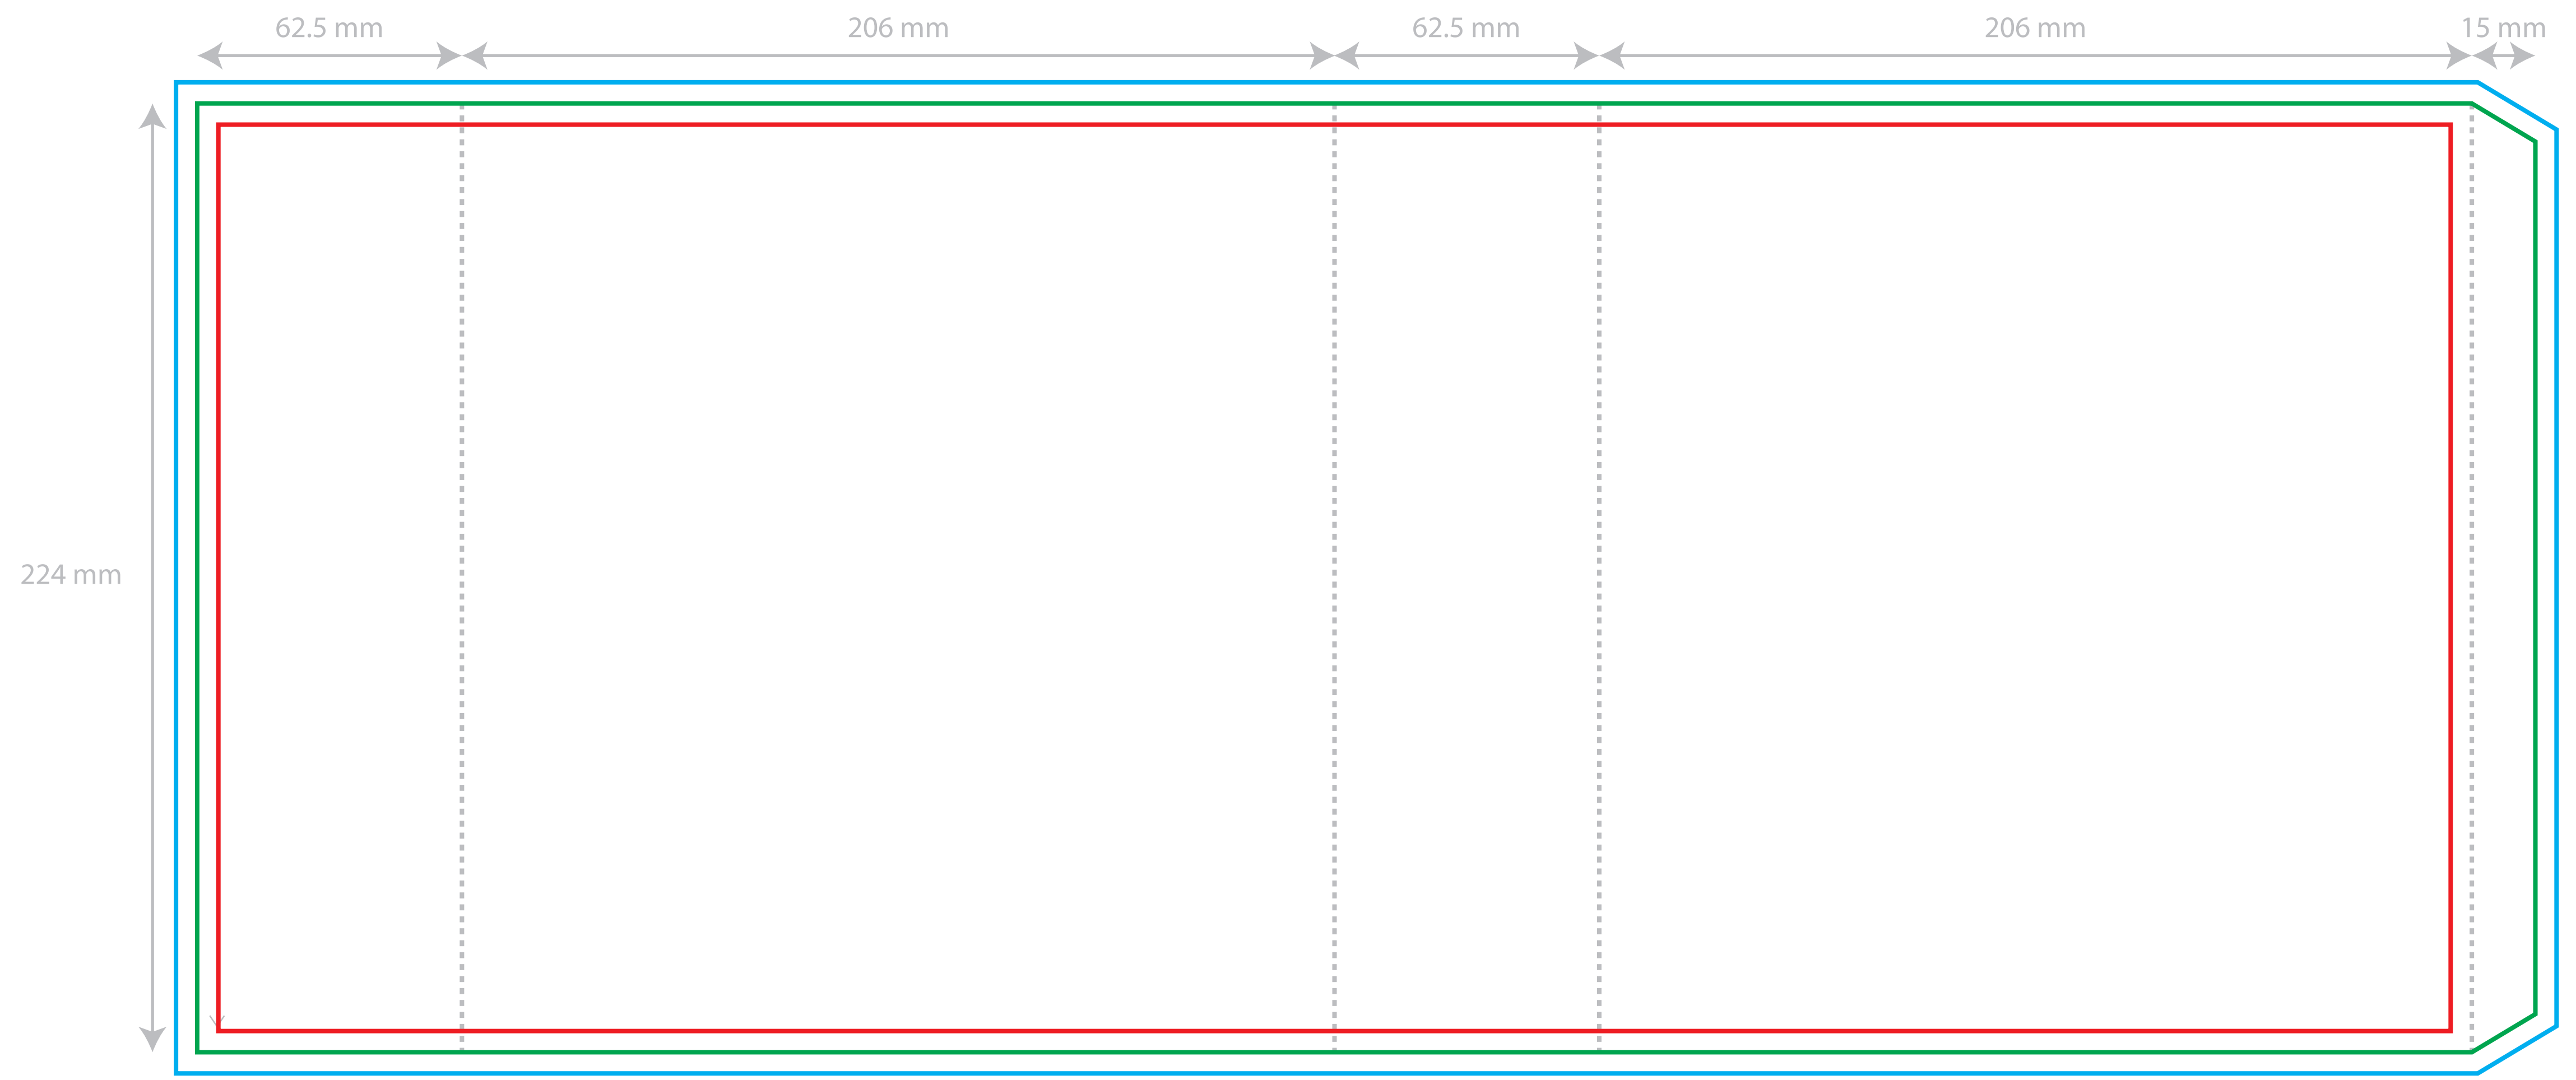

- Max. size for text and logo's
- Size of the sleeve
- Size of the sleeve including bleed
- Folding lines

Model: Sleeve JBL Tune 760NC

Size: Total 552 mm X 224 mm

Front

Back