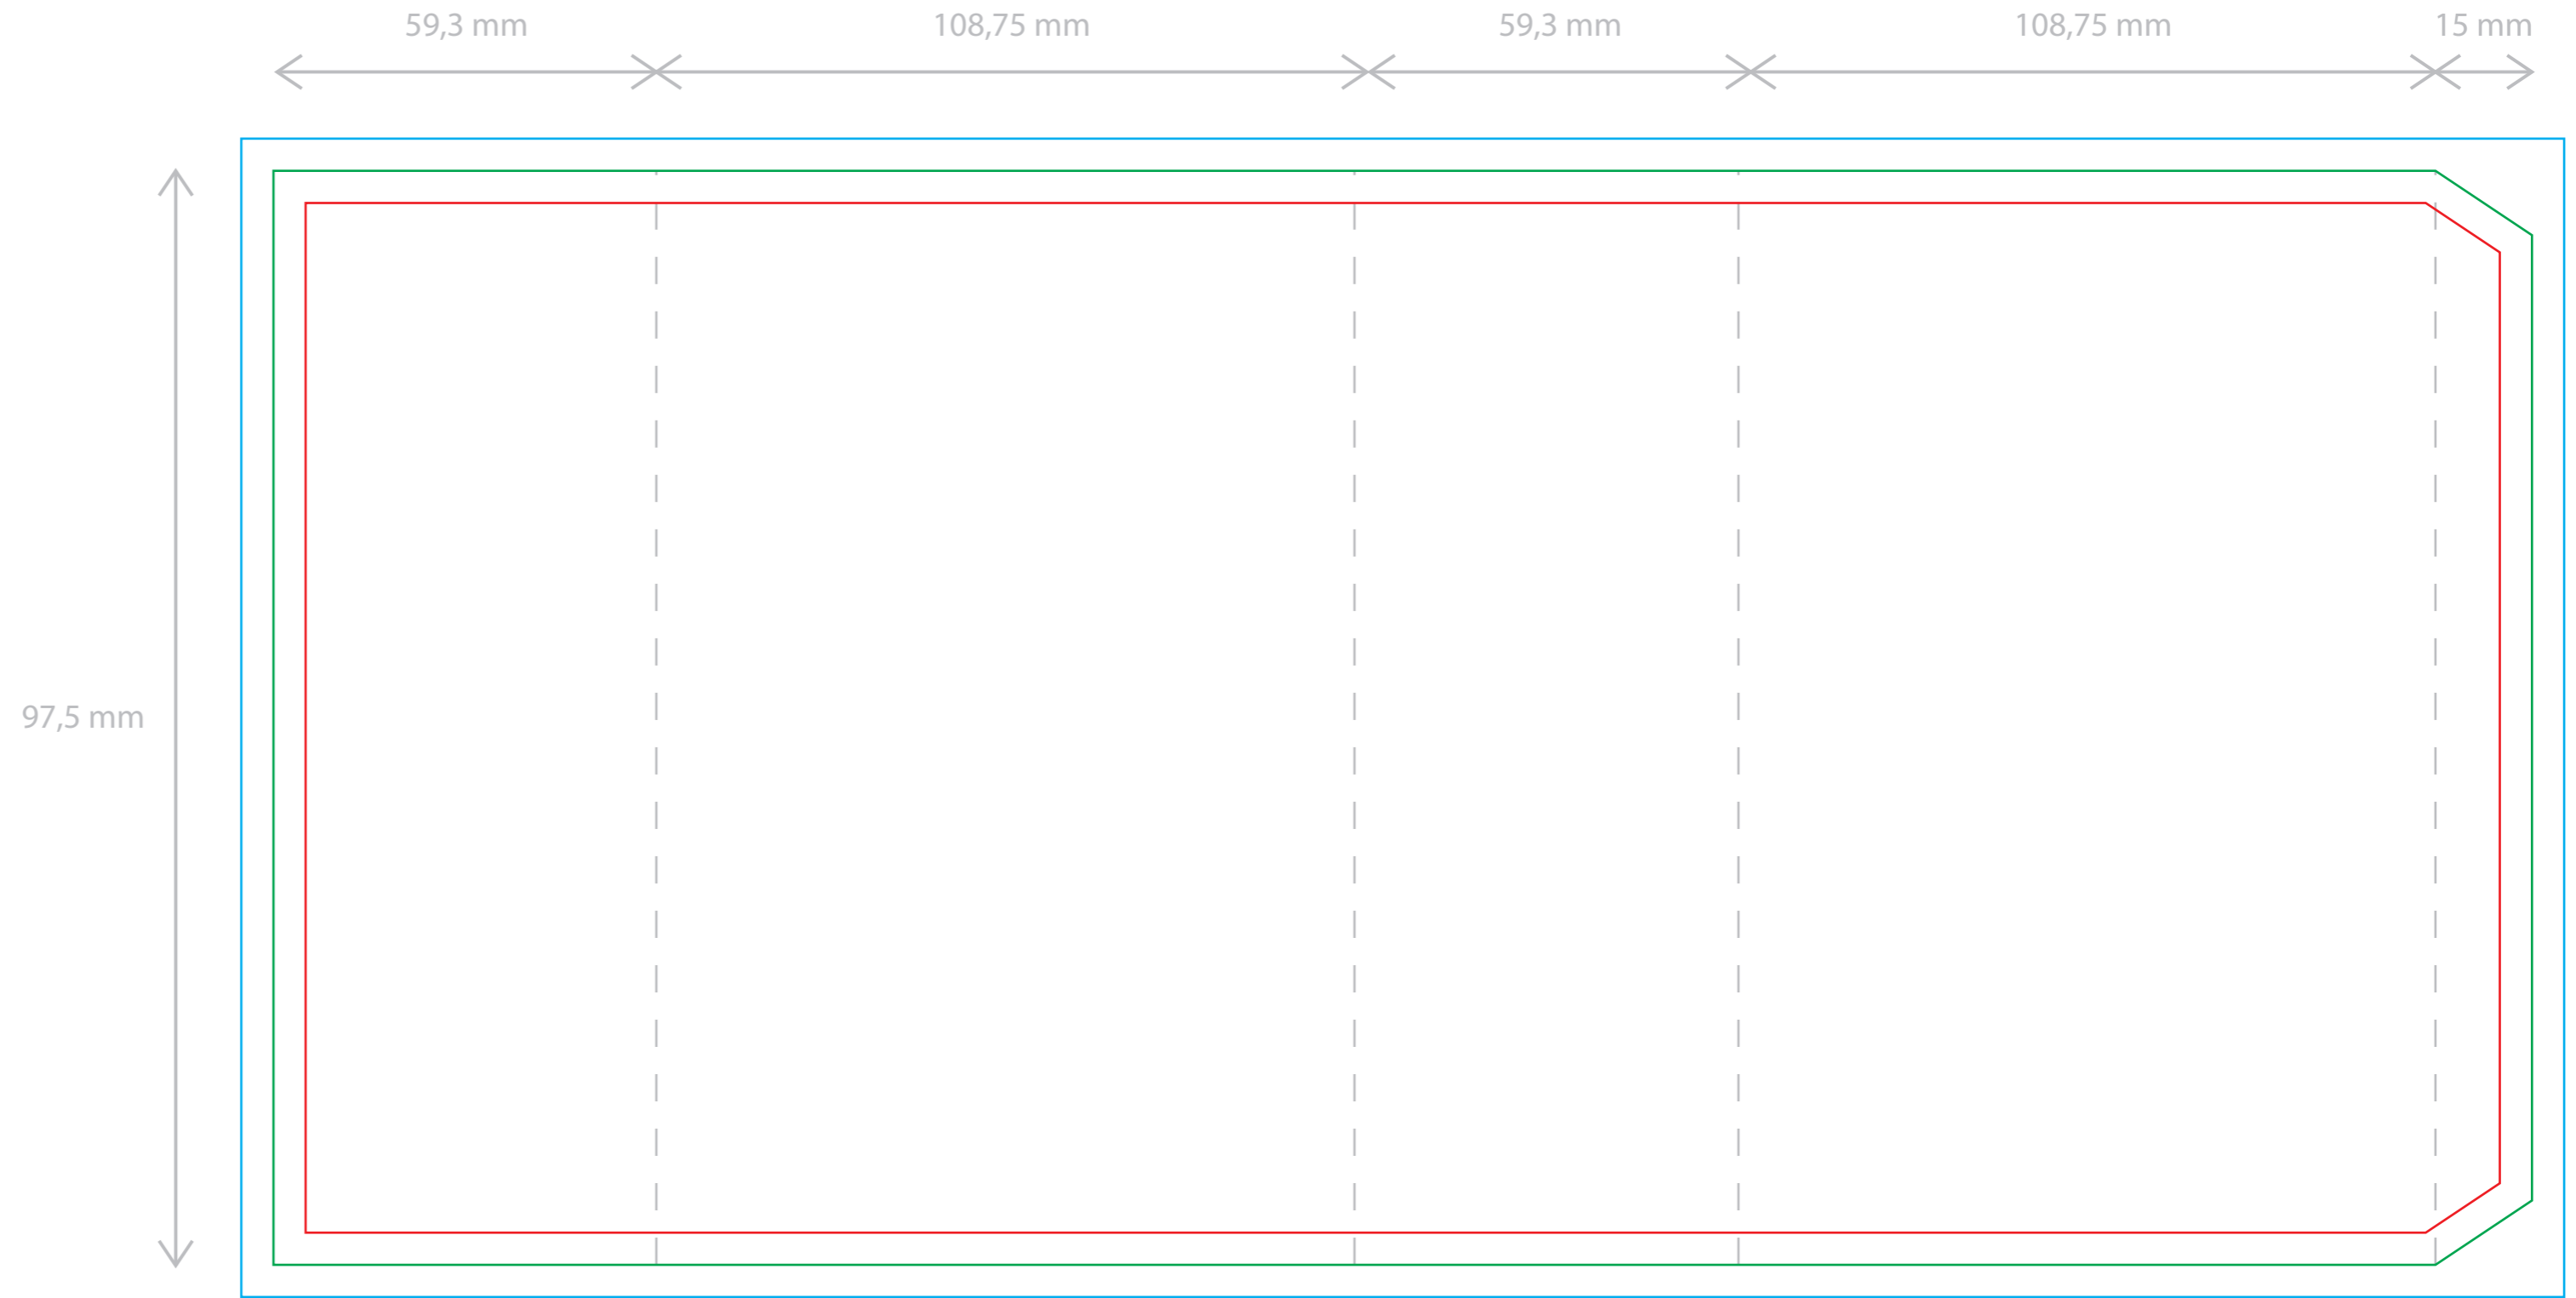

- Max. size for text and logo's
- Size of the sleeve
- Size of the sleeve including bleed
- Folding lines

Model: Sleeve JBL Clip 4

Size: Total 351 mm X 170 mm

Front

Back