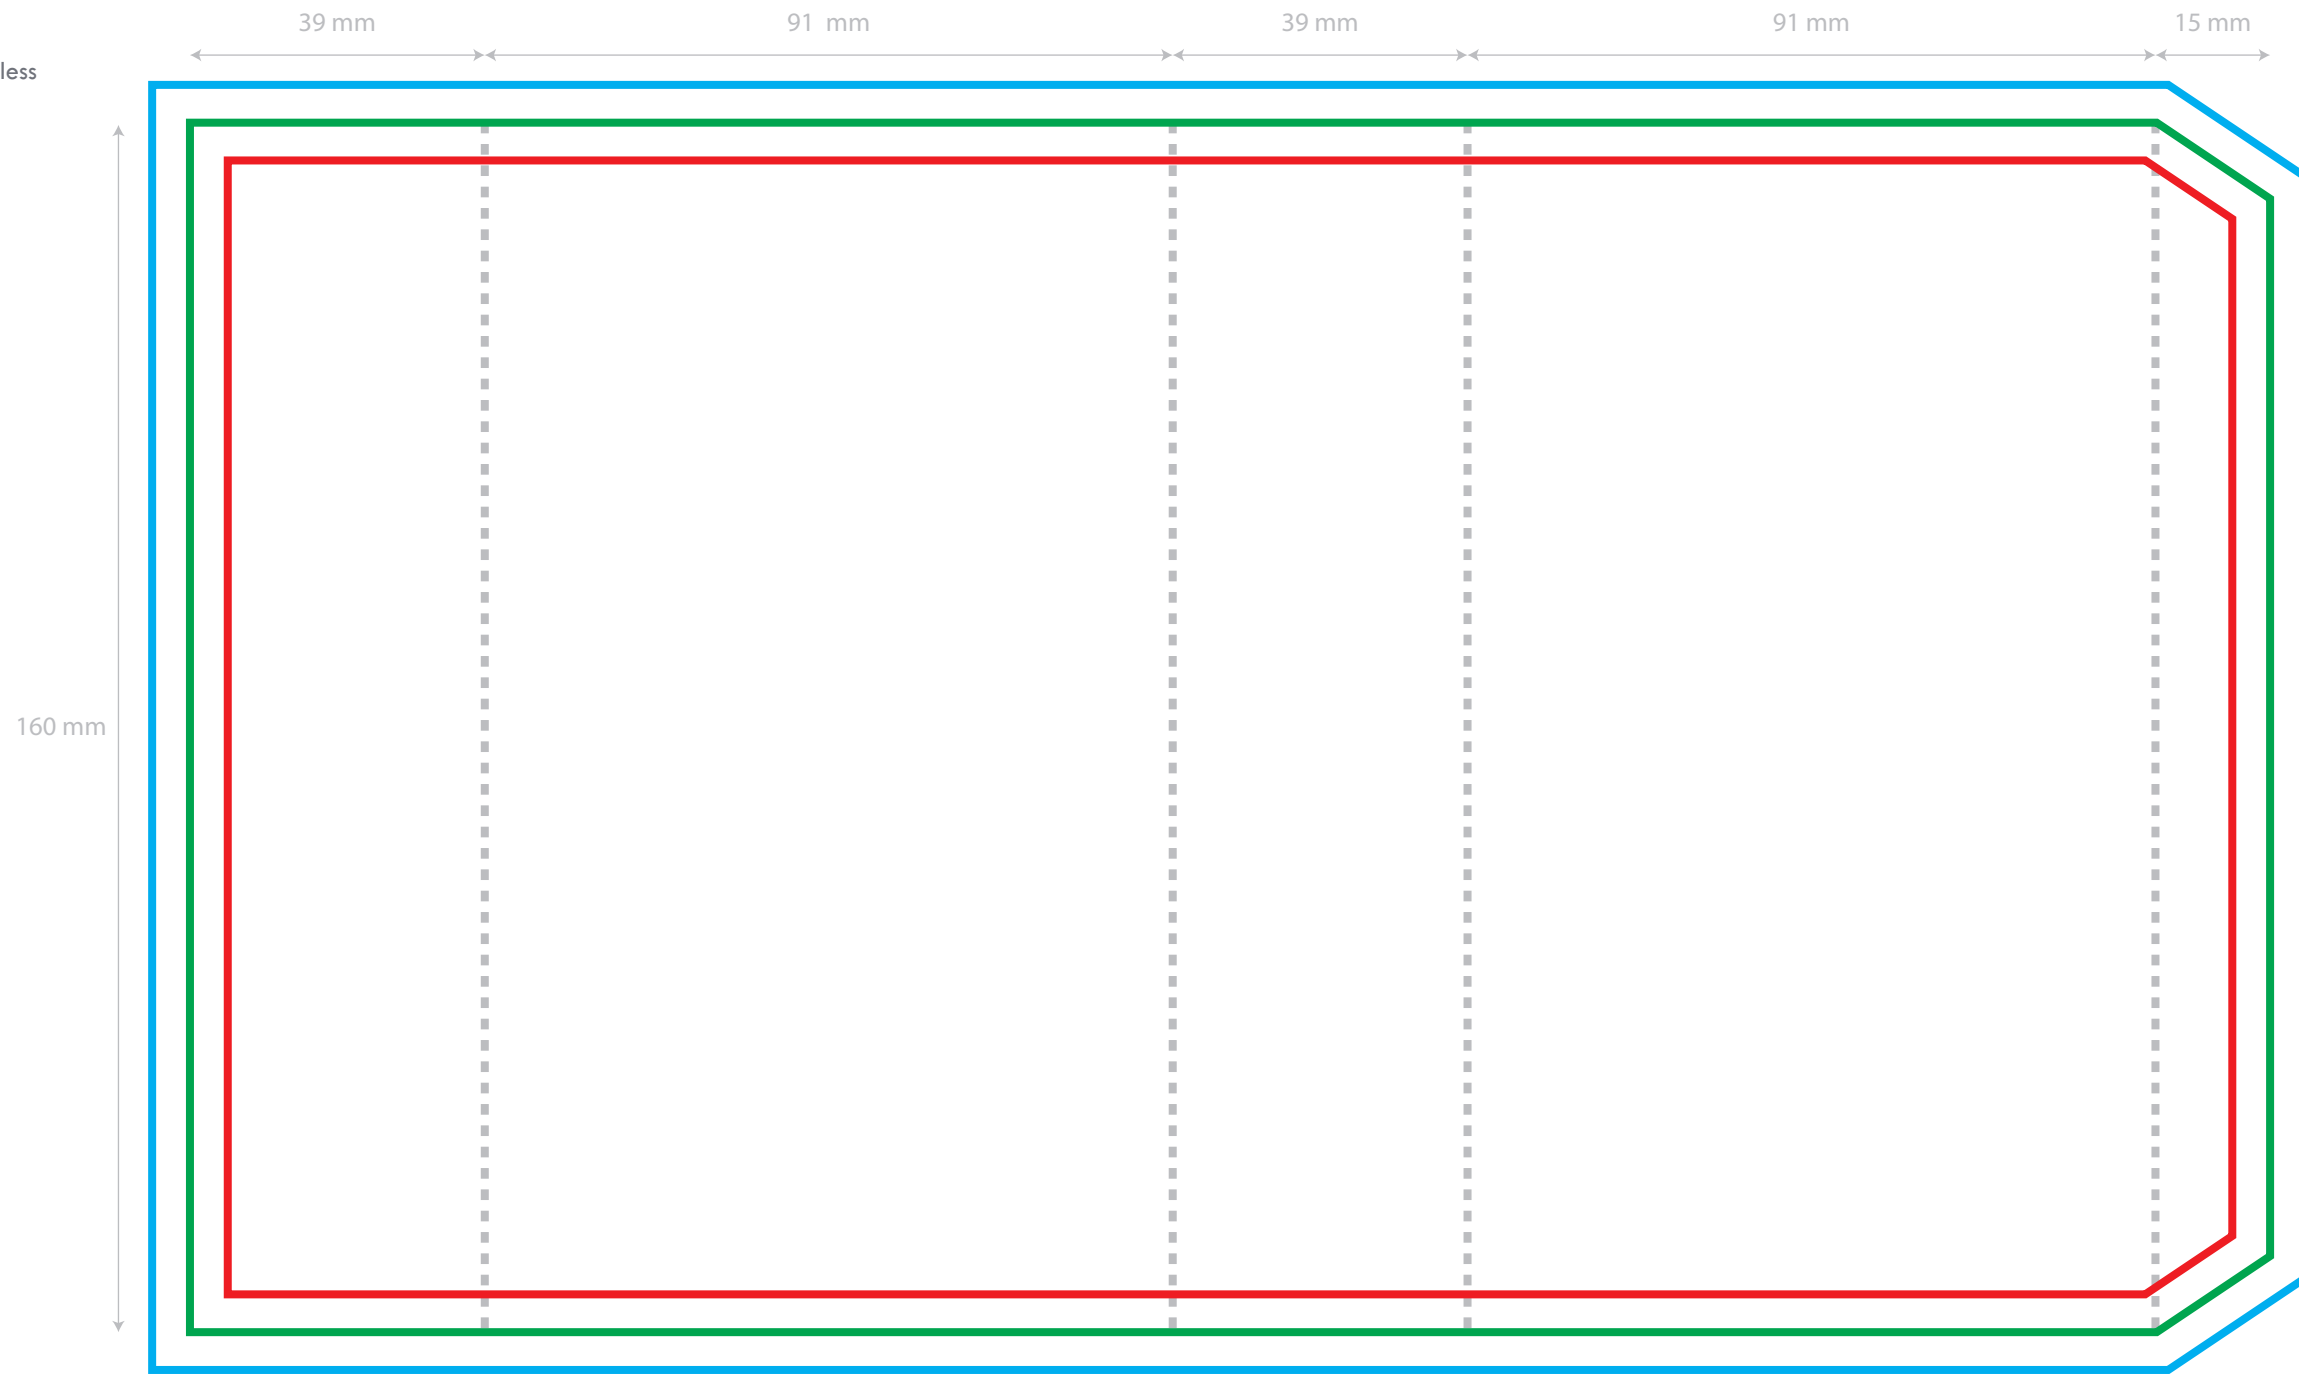

- Max. size for text and logo's
- Size of the sleeve
- Size of the sleeve including bleed
- Folding lines

Model: Sleeve InfinityLab InstantGo 5000 Wireless

Size: Total 275 mm X 160 mm

Front

Back