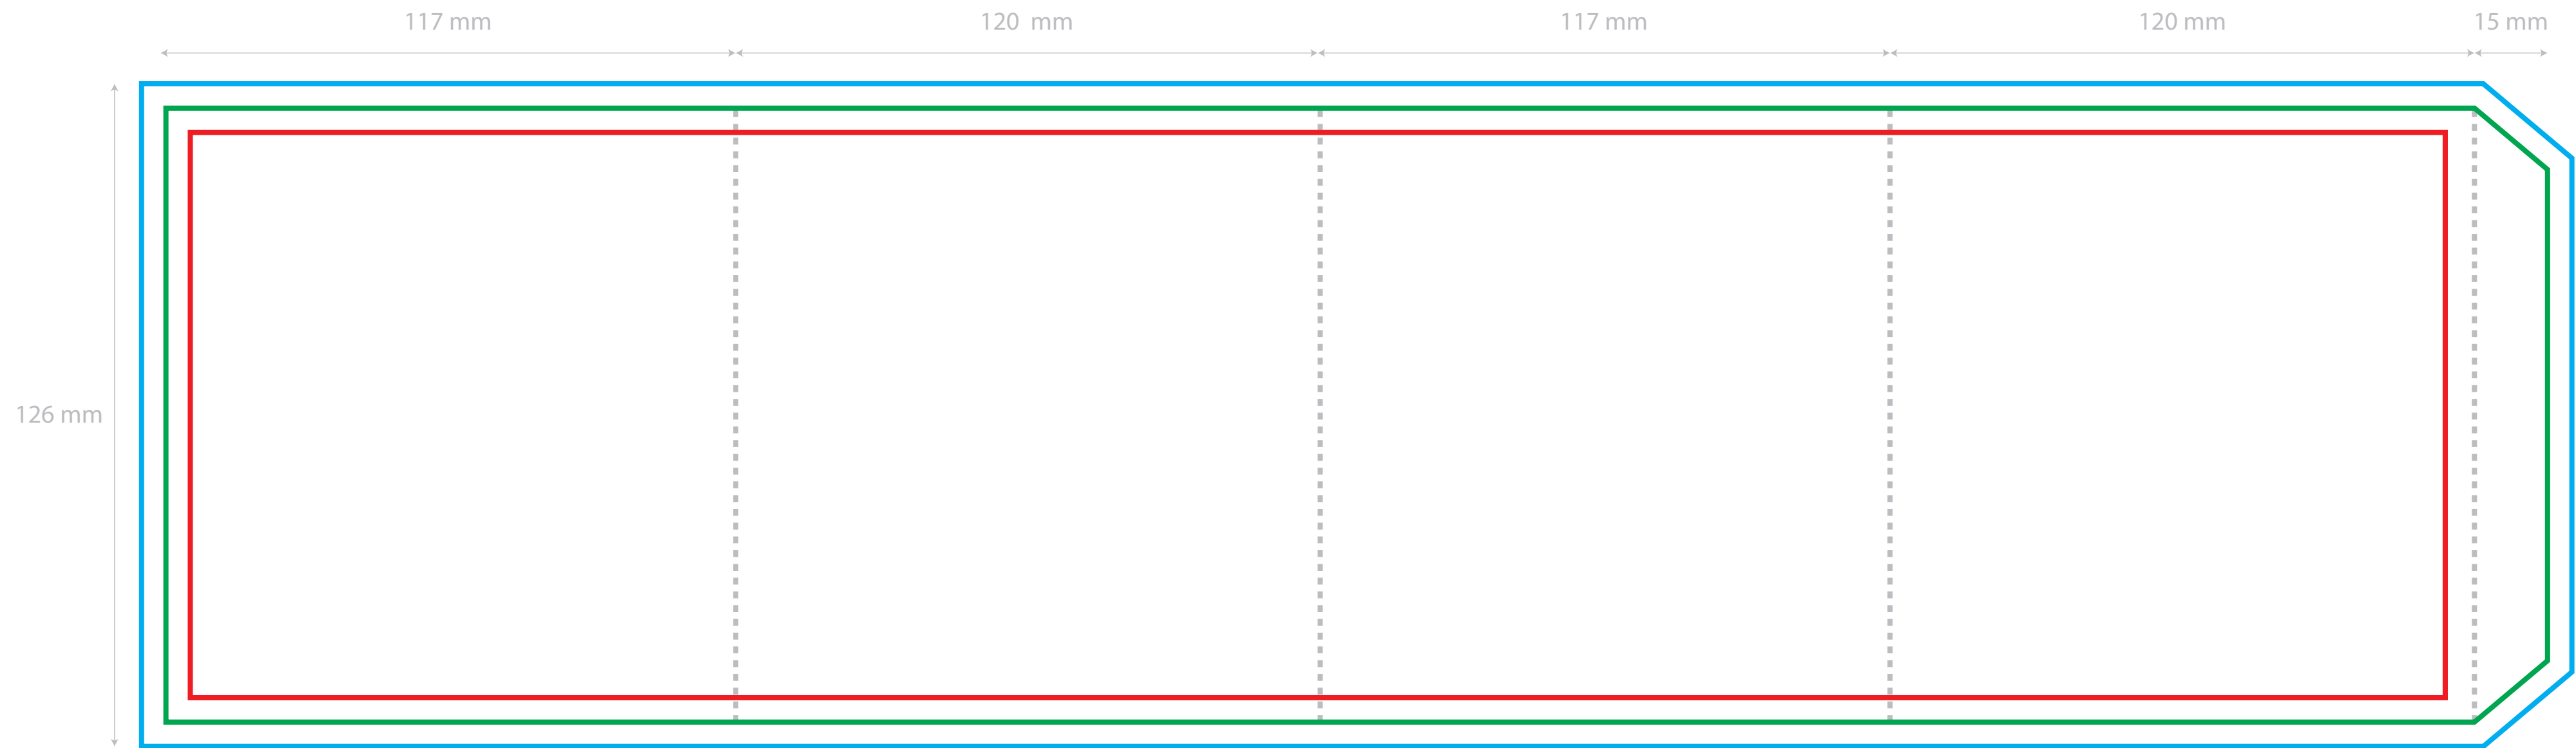

- Max. size for text and logo's
- Size of the sleeve
- Size of the sleeve including bleed
- Folding lines

Model: Sleeve Fresh N Rebel Rockbox Bold S

Size: Total 489 mm X 126 mm

Front

Back