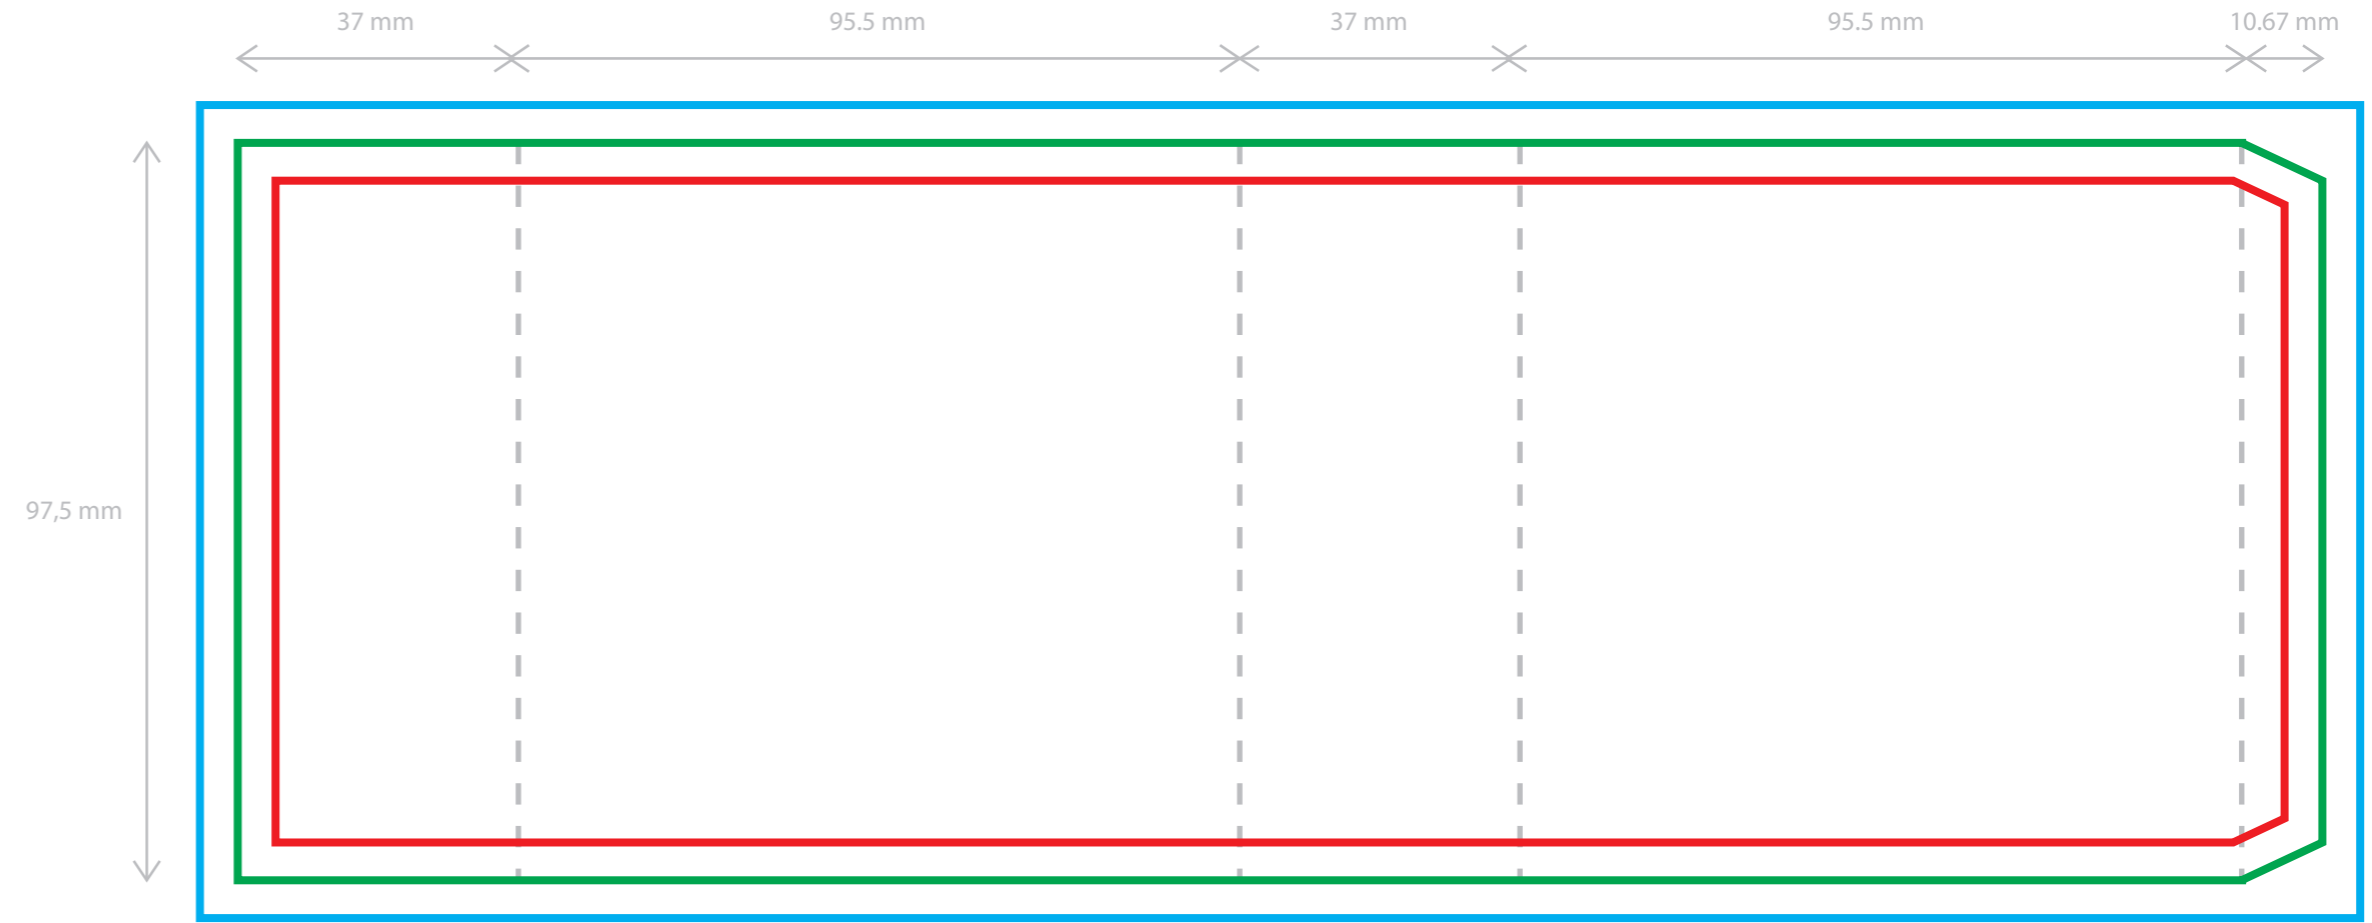

- Max. size for text and logo's
- Size of the sleeve
- Size of the sleeve including bleed
- Folding lines

Model: Soul Speaker Sleeve

Size: Total 275.67mm X 97.5mm

Front

Back