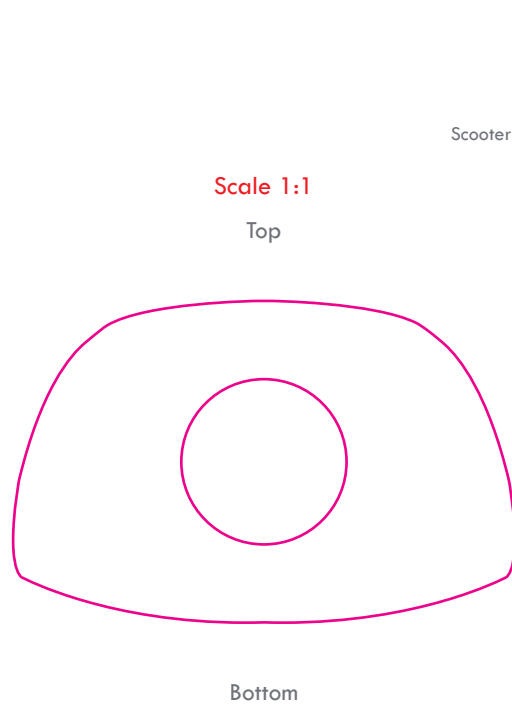

Model:

Segway Ninebot F25E  
Domings Footboard

Footboard Front:  
Footboard Sides:

Total 66.3mm X 42.5mm  
Total 11.5mm X 361mm

Scooter Standard

Front

Scale 1:3

Back