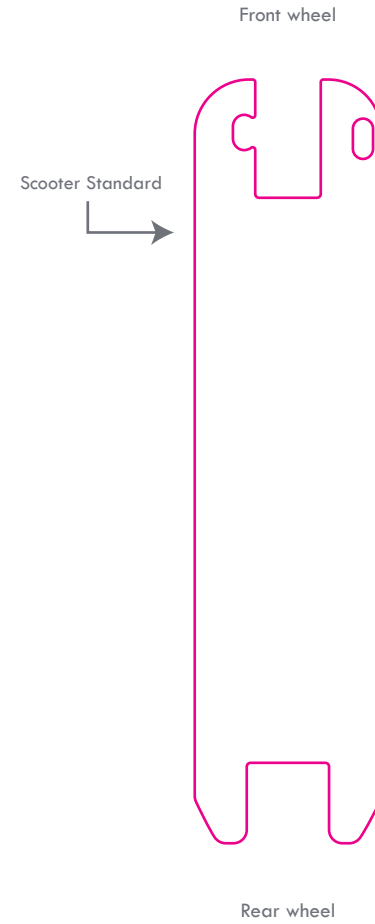

Model:

E-Scooter Classic 2022

Max. size:

Total 45mm X 45mm
Doming

Print 1

Print 2

Scale

Max. size: Steering Rod:
Max. size Board:

Print

1:6

Total 160.5mm X 727mm
Total 148mm X 606mm